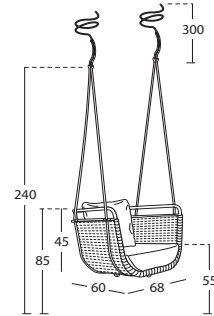

Design: Santiago Sevillano
 Product: Swing
 Sizes: **cm 68x60x45h (26,7"x23,6"x17,7"h)**
 from the ground **cm 68x60x85h (26,7"x23,6"x33,4"h)**
 with cushion **cm 55h (21,6"h)**

FEATURES

Frame: Aluminum
 Polyester powder coating

Net weight unit 11,5
 Gross weight unit 15
 Units per package 1
 Package sizes cm 74x65x50h
 Package volume m³ 0,24

Stackable NO

FINISHING

UV, marine environment, scratch resistant

Terra

WEAVING

UV-resistant